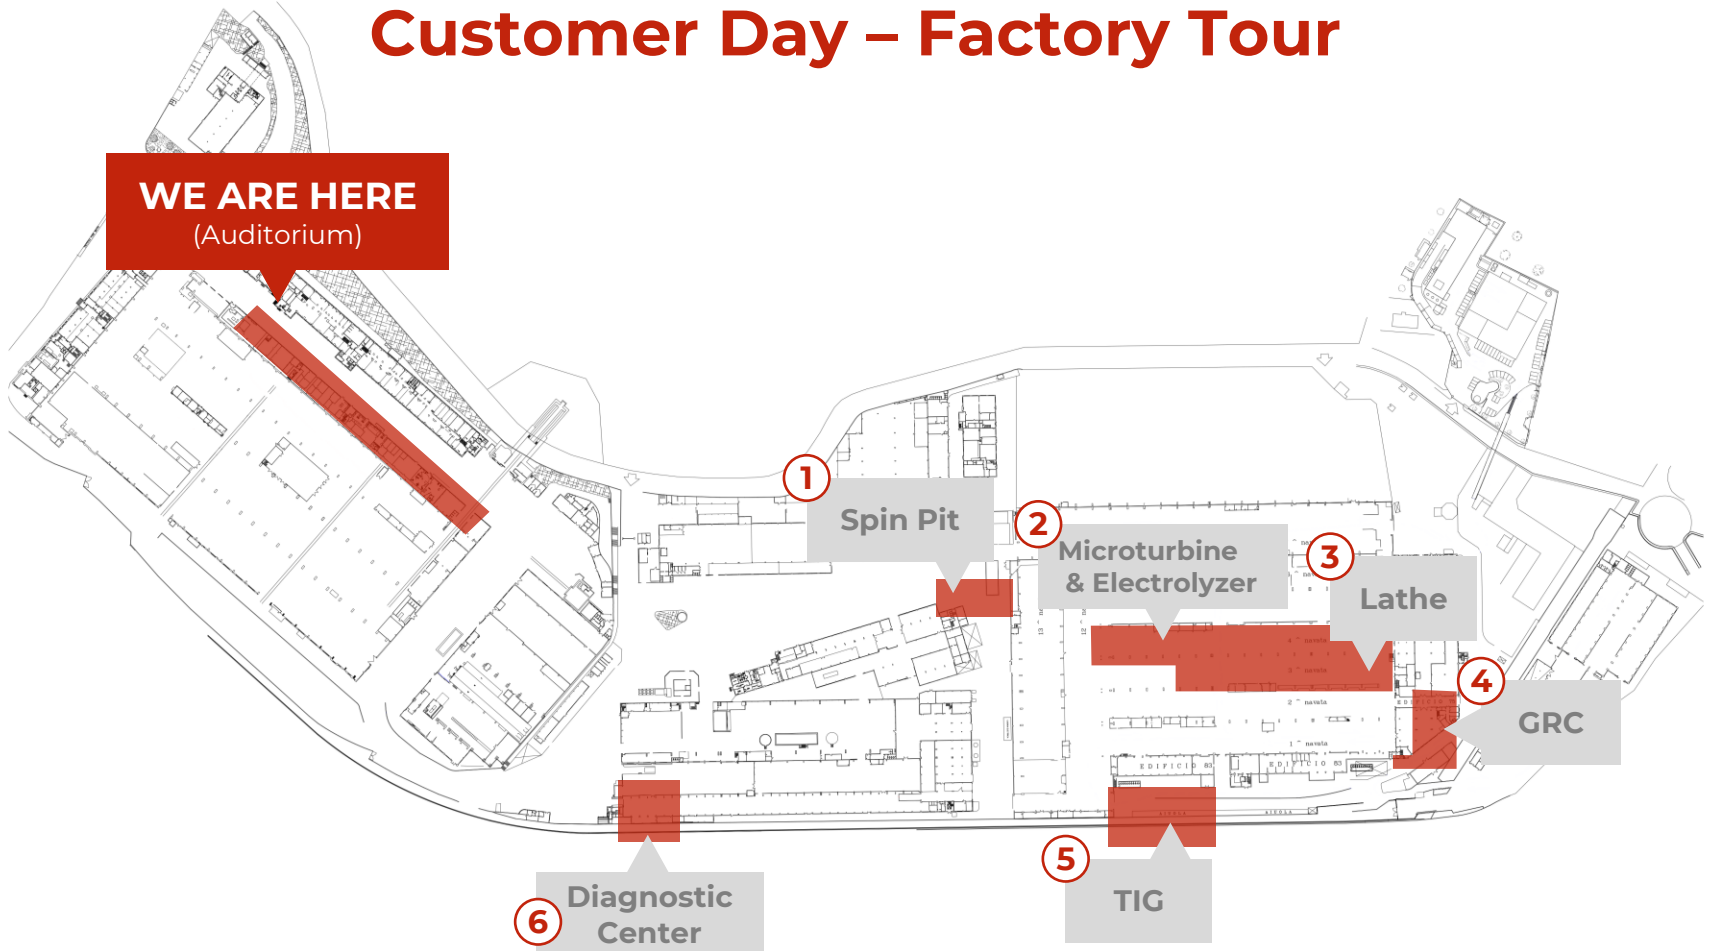

Customer Day – Factory Tour